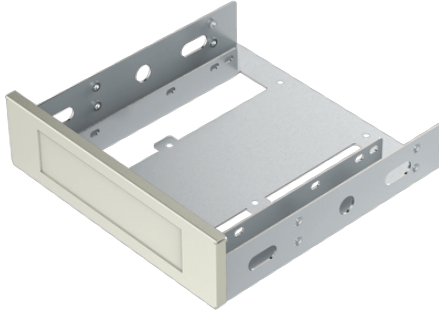

41411-1007C3-00-HF

5.25" External Bay to 3.5" HDD / Device Bay, White

Features

- » Durable one piece aluminum construction
- » Compatible with any standard 5.25" external drive bay
- » Fits 1 x 3.5" device / hard drive
- » Mounting screw holes for 3.5" HDD installation
- » Compatible with any standard 3.5" HDD and 3.5" device

Specifications

General	
Dimensions	150 x 146 x 42 (L x W x H) (mm)
Material	
Material	Aluminum
Weight	
Weight	0.2 kg (Gross)
Drive Bay Space	
Drive Bay Space	One 5.25" drive bay
HDD Type	
HDD Type	internal 2.5" or 3.5" device bay
Hot Swap	
Hot Swap	No
Keylock	
Keylock	No
Signal Out	
Signal Out	No
Color	
Color	White
Interface	
Interface	SATA / IDE / SSD