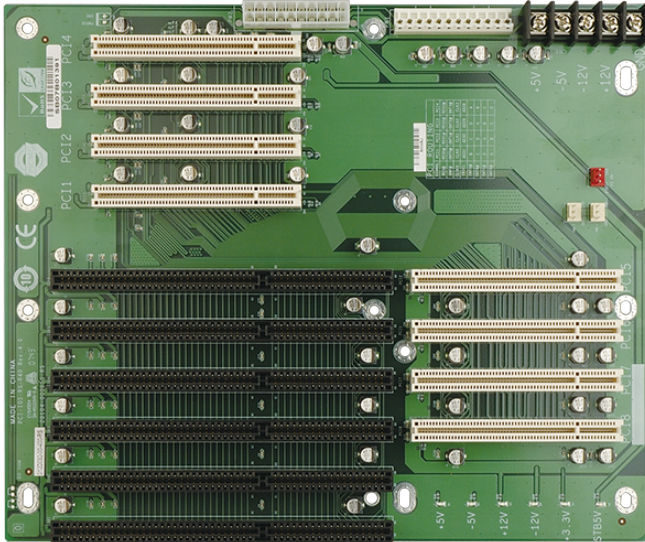

PCI-10S

10-slot backplane with four PCI slots and five ISA slots

Features

- » 4 x PCI Slot
- » 5 x ISA Slot

Specifications

I/O Interface	
Expansion	4 x PCI Slot
	5 x ISA Slot
Power	
Power Supply	Support AT/ATX mode

Ordering Information

PCI-10S-RS-R41	10-Slot 4PCI 5ISA Backplane,RoHS
PAC-125GW-R11	10-Slot Full size chassis,White,W/O PSU,RoHS