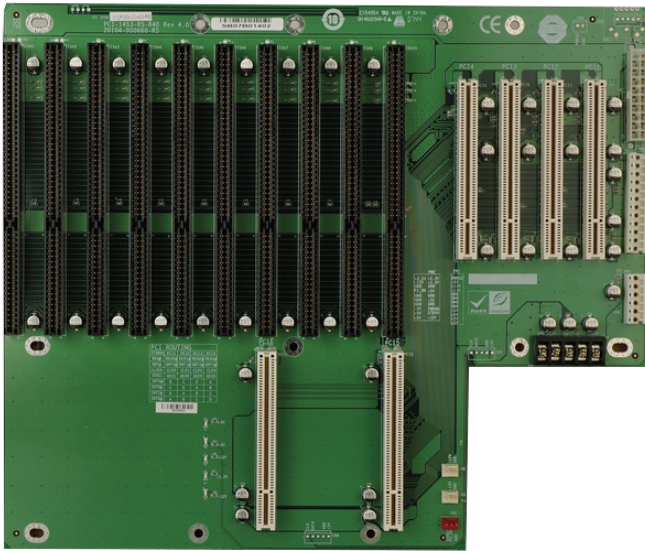

# PCI-14S3

14-slot backplane with four PCI slots and nine ISA slots

## Features

- » 4 x PCI Slot
- » 9 x ISA Slot

## Specifications

| I/O Interface |                              |
|---------------|------------------------------|
| Expansion     | 4 x PCI Slot<br>9 x ISA Slot |
| Power         |                              |
| Power Supply  | Support AT/ATX mode          |