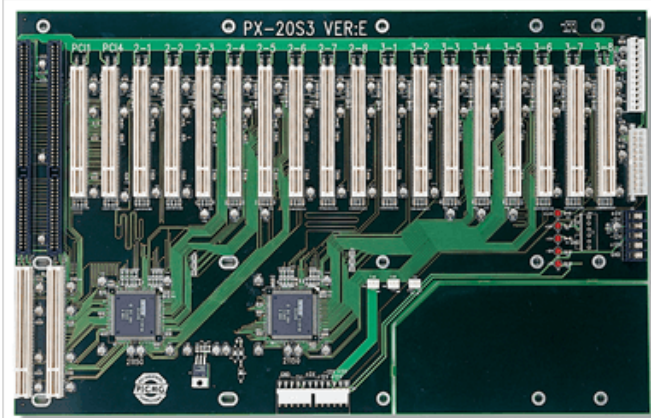

PX-20S3-RS

20-slot backplane with eighteen PCI slots and one ISA slot

Features

Specifications

| | |
|-----------------|------------|
| Total Slot | Total Slot |
| Expansion Slots | PCI Slot |
| ISA Slot | 1 |
| PSU Type | PSU Type |