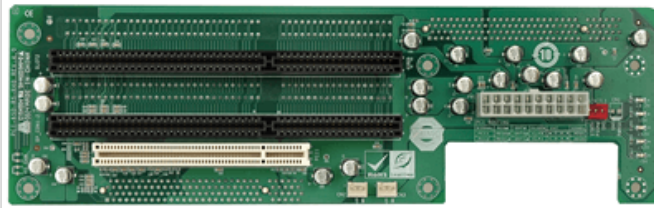

PCI-6SR-RS

2U chassis backplane with two PCI slots and two ISA slots (AT mode)

Features

Specifications

Chassis	
Chassis	RACK-220G
Expansion Slots	
ISA Slot	L1+R1
PCI Slot	L1+R1
PSU Type	
PSU Type	ATX
Total Slot	
Total Slot	6

Ordering Information

PCI-6SR-RS-R30	6 Slot Butterfly Backplane 10pcs/box,RoHS
RACK-220GW	2U 6-slot Full-size Rackmount Chassis for PICMG 1.0 SBC and w/o PS/2 PSU,White,RoHS
RACK-220GB	2U 6-slot Full-size Rackmount Chassis for PICMG 1.0 SBC and w/o PS/2 PSU,Black,RoHS