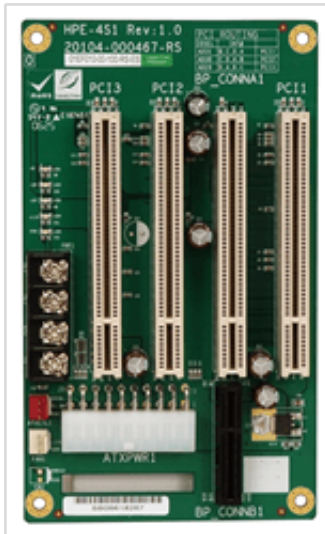

HPE-4S1

4-slot backplane with three PCI slots

Features

Specifications

I/O Interface

Expansion	3 x PCI Slot
-----------	--------------

Ordering Information

PAC-42GHW-R11	4-Slot Half size Chassis,White,W/O BP,W/O PSU,AT POWER SWITCH,RoHS
PAC-400GW-R11	5-Slot Half size Industrial Chassis,WHite color,W/O PSU,RoHS
HPE-4S1-R41	PCI/PCI Express Backplane with 3 PCI Slots,RoHS