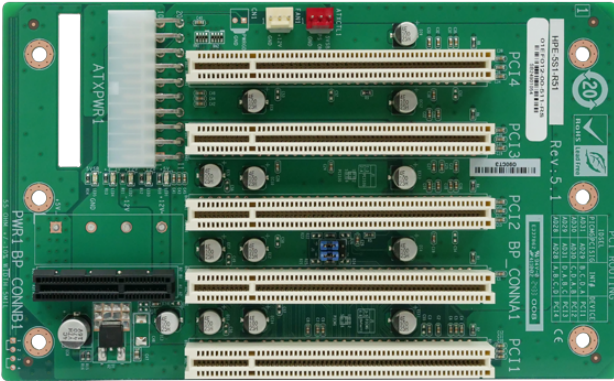

HPE-5S1

5-slot backplane with four PCI slots

Features

» 4 x PCI Slot

Specifications

I/O Interface

Expansion	4 x PCI Slot
-----------	--------------

Ordering Information

RACK-500GW-R21	5U Height 5 Slots Full-size Chassis,White,W/O PSU,RoHS
RACK-500GB-R21	5U Height 5 Slots Full size Chassis,Black,W/O PSU,RoHS
PR-1500GW-R12	5-Slot Half size Chassis,White,W/O PSU,RoHS
HPE-5S1-R51	PCI/PCI Express Backplane with 4 PCI Slots,RoHS