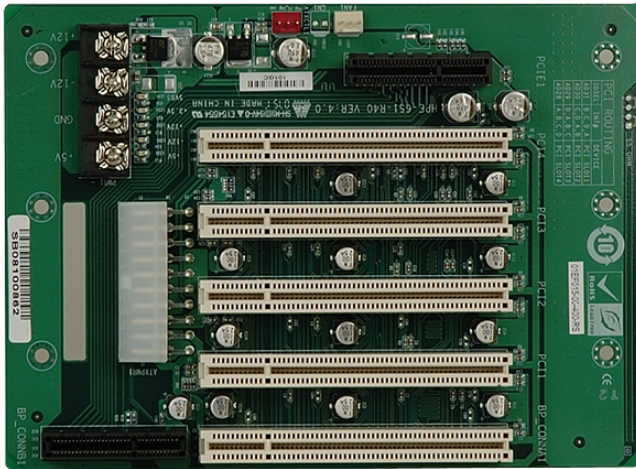

HPE-6S1

6-slot backplane with four PCI slots and one PCIe x4 slot

Features

- » 1 x PCIe x4
- » 4 x PCI Slot

Specifications

I/O Interface	
Expansion	1 x PCIe x4
	4 x PCI Slot

Ordering Information

HPE-6S1-R41	PCI/PCI Express Backplane with 4 PCI, 1 PCIe x4 Slots,RoHS
-------------	------------------------------------------------------------