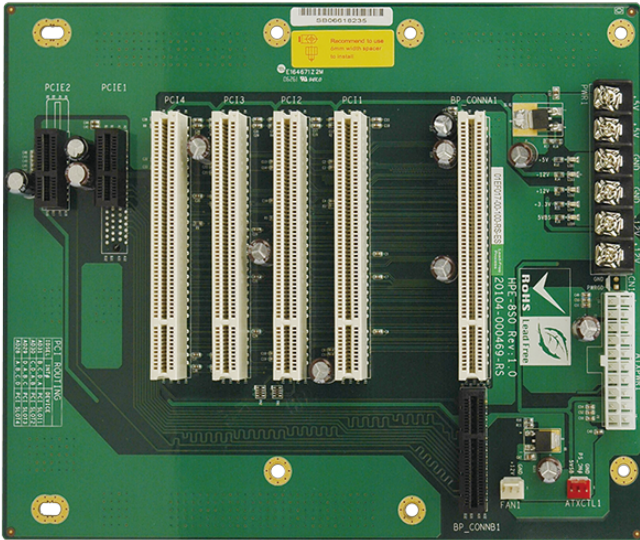

# HPE-8S0

7-slot backplane with four PCI slots and two PCIe x1 slots

## Features

- » 1 x PCIe x1
- » 4 x PCI Slot

## Specifications

I/O Interface	
Expansion	1 x PCIe x1
	4 x PCI Slot

## Ordering Information

HPE-8S0-R41	PCI/PCI Express Backplane with 4 PCI, 2 PCIe x1 Slots,RoHS
-------------	--