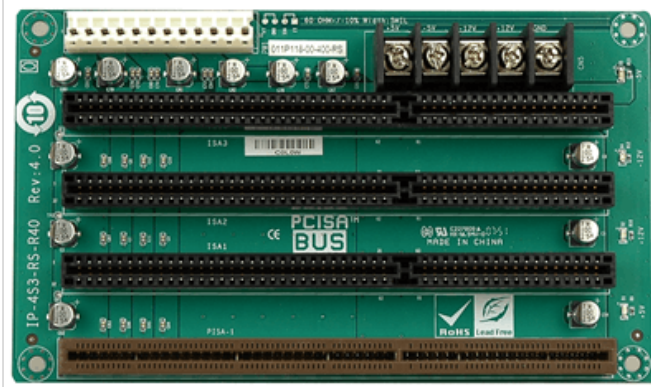

# IP-4S3-RS

4-slot backplane with three ISA slots

## Specifications

Total Slot	Total Slot
Expansion Slots	ISA Slot
PSU Type	PSU Type
Chassis	Chassis

## Ordering Information

IP-4S3-RS-R40	PCISA 4-Slot PASSIVE Backplane 10pcs/box,RoHS
PAC-42GHW-R11	4-Slot Half size Chassis,White,W/O BP,W/O PSU,AT POWER SWITCH,RoHS
PAC-400GW-R11	5-Slot Half size Industrial Chassis,WHITE color,W/O PSU,RoHS