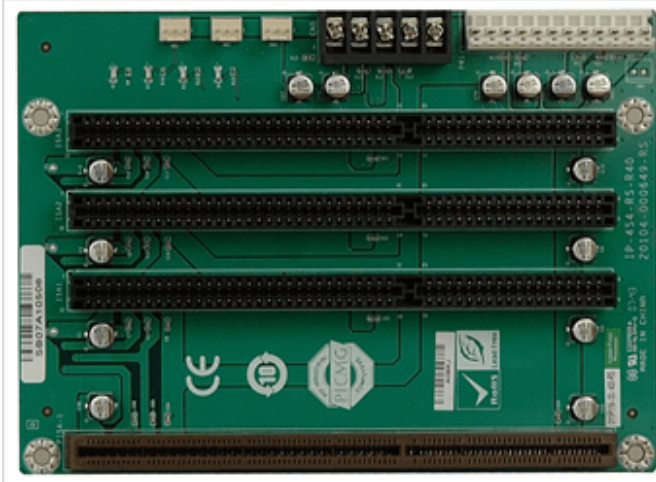

# IP-4S4-RS

4-slot backplane with three ISA slots

## Specifications

Chassis	
Chassis	PAC-400G
	PAC-42GH
Expansion Slots	
ISA Slot	3
PSU Type	
PSU Type	AT
Total Slot	
Total Slot	4

## Ordering Information

IP-4S4-RS-R40	PCISA 4-Slot 3ISA PASSIVE Backplane 10pcs/box,RoHS
PAC-42GHW-R11	4-Slot Half size Chassis,White,W/O BP,W/O PSU,AT POWER SWITCH,RoHS
PAC-400GW-R11	5-Slot Half size Industrial Chassis,WHite color,W/O PSU,RoHS