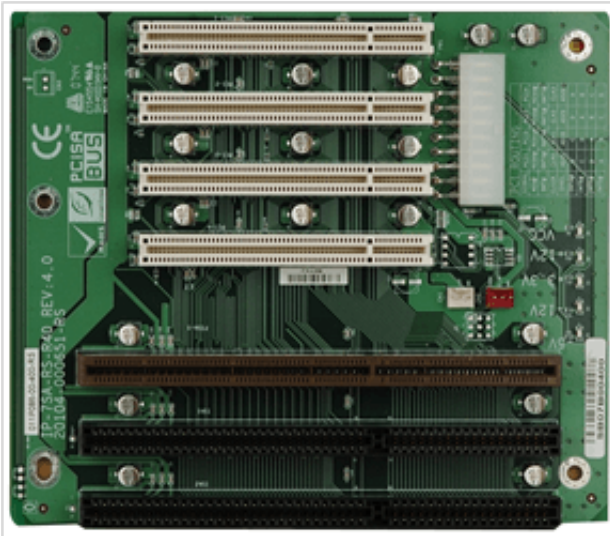

IP-7SA-RS

7-slot backplane with three PCI slots and two ISA slots

Features

Specifications

| | |
|-----------------|-----------|
| Chassis | |
| Chassis | PAC-700G |
| | PAC-1700G |
| Expansion Slots | |
| ISA Slot | 2 |
| PCI Slot | 4 |
| PSU Type | |
| PSU Type | ATX |
| Total Slot | |
| Total Slot | 7 |

Ordering Information

| | |
|----------------|---|
| IP-7SA-RS-R40 | PCISA 7-Slot 4PCI 2ISA PASSIVE Backplane ATX 10pcs/box,RoHS |
| PAC-1700GB-R20 | 7-Slot Full size Chassis,Black,W/O PSU,RoHS |
| PAC-700GB-R11 | 7-Slot Half size chassis,Black,W/O PSU,RoHS |