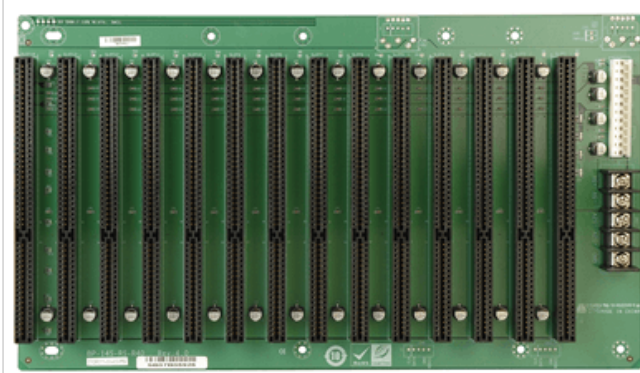

BP-14S-RS

14-slot backplane with fourteen ISA slots

Features

Specifications

| | |
|-----------------|------------|
| Total Slot | Total Slot |
| Expansion Slots | ISA Slot |
| PSU Type | PSU Type |
| Chassis | Chassis |

Ordering Information

| | |
|-----------------|-----------------------------------------------------------------------------|
| BP-14S-RS-R40 | 14-Slot ISA PASSIVE Backplane 10pcs/box,RoHS |
| RACK-305GB-R22 | 4U 14-Slot Rackmount Chassis,Black,AT Power Switch,W/O PSU,RoHS |
| RACK-305GW-R22 | 4U 14-Slot Rackmount Chassis,White,AT Power Switch,W/O PSU,RoHS |
| RACK-360GB-R22 | 4U 14-Slot Rackmount Chassis,FP With USB,Black,AT Power Switch,W/O PSU,RoHS |
| RACK-360GW-R22 | 4U 14-Slot Rackmount Chassis,FP With USB,White,AT Power Switch,W/O PSU,RoHS |
| RACK-3000GB-R21 | 4U 14-Slot Rackmount Chassis,Black,ATX Power Switch,W/O PSU,RoHS |
| RACK-3000GW-R21 | 4U 14-Slot Rackmount Chassis,White,ATX Power Switch,W/O PSU,RoHS |