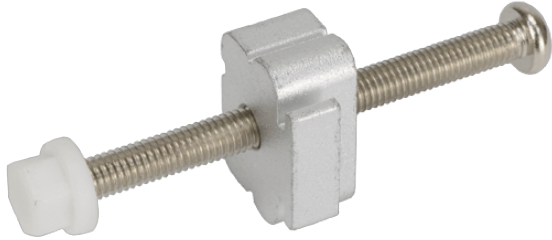

PK-S24M

A set of Panel Mounting Kit is composed of a clamp and screw

Features

Maritime Panel Mounting Kit

x12

Specifications

Dimensions	
Dimensions	222 x 432 x 252 mm
Material	
Material	Aluminum
Weight	
Weight	3.12 Kg
Key Features	
Key Features	12 mounting kits for S24M

Ordering Information

PK-S24M-R10	S24M panel mount kit, silver color, R10
-------------	---