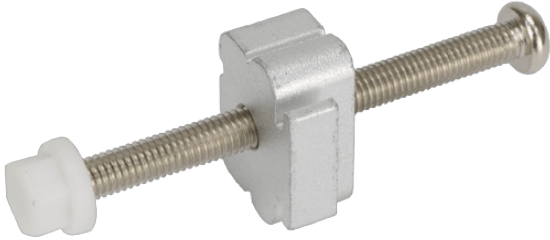

PK-S24M

A set of Panel Mounting Kit is composed of a clamp and screw

Features

Maritime Panel Mounting Kit

x12

Specifications

| | |
|--------------|---------------------------|
| Dimensions | |
| Dimensions | 222 x 432 x 252 mm |
| Material | |
| Material | Aluminum |
| Weight | |
| Weight | 3.12 Kg |
| Key Features | |
| Key Features | 12 mounting kits for S24M |

Ordering Information

| | |
|-------------|---|
| PK-S24M-R10 | S24M panel mount kit, silver color, R10 |
|-------------|---|