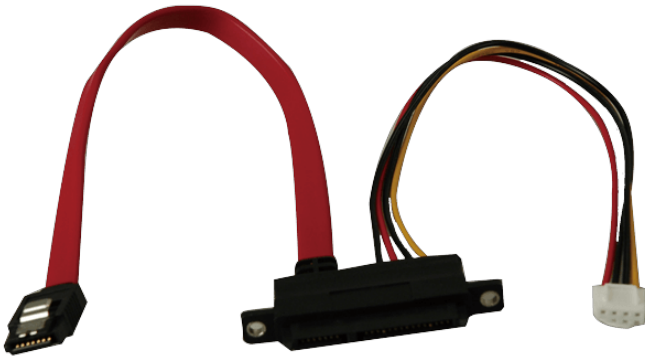

32801-000100-300-RS

SATA HDD cable

Features

Specifications

General	
Output Connector	Cable type: SATA + Power cable
	Connector: 4-pin PH 2.54 mm
Dimensions	
Dimensions	SATA cable 20 cm
	Power cable 20 cm

Ordering Information

32801-000100-300-RS	SATA CABLE;SATA CABLE;;3;200MM;26AWG;SATA 7+15P FEMALE 180°;SATA 7P FEMALE 180°+LOCK;JST XHP-4 P=2.5;,,,,,,;ONE PCS PKG W/ LABEL;,,,,;SHANGHAI YING YU;RoHS
---------------------	---