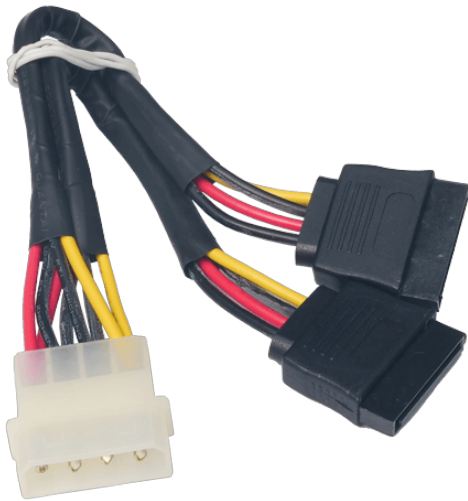

32102-000100-200-RS

SATA Power cable

Features

- » WIRE CABLE
- » POWER CABLE
- » SERIAL ATA POWER CABLE
- » 150MM, 18AWG
- » (A)MOLEX 8981-4M P=5.08
- » (B)SATA 15P 180° X2
- » ONE PCS PKG W/ LABEL
- » RoHS

Specifications

Description	
Description	WIRE CABLE;POWER CABLE;SERIAL ATA POWER CABLE;3;150MM;18AWG;(A)MOLEX 8981-4M P=5.08;(B)SATA 15P 180° X2;ONE PCS PKG W/ LABEL;RoHS
Dimensions	
Dimensions	Length: 150mm
Key Features	
Key Features	SATA Power cable

Ordering Information

32102-000100-200-RS	WIRE CABLE;POWER CABLE;SERIAL ATA POWER CABLE;3;150MM;18AWG;(A)MOLEX 8981-4M P=5.08;(B)SATA 15P 180° X2;ONE PCS PKG W/ LABEL;RoHS
---------------------	---