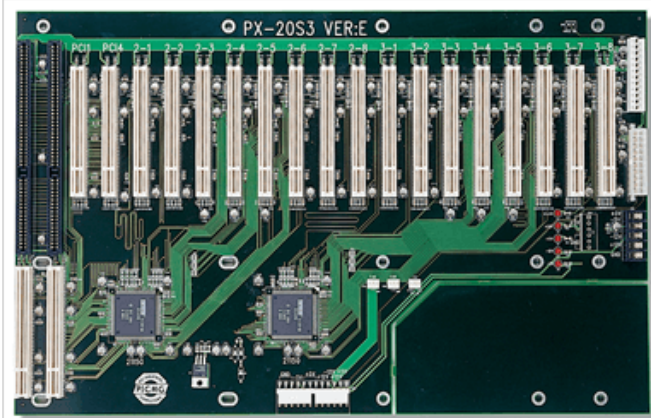

PX-20S3-RS

20-slot backplane with eighteen PCI slots and one ISA slot

Features

Specifications

Total Slot	Total Slot
Expansion Slots	PCI Slot
ISA Slot	1
PSU Type	PSU Type

Ordering Information

PCI-20S3-RS-R40	
-----------------	--