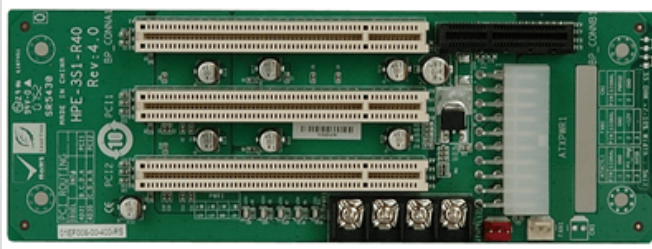

HPE-3S1

3-slot backplane with two PCI slots

Features

Specifications

I/O Interface

Expansion	2 x PCI Slot
-----------	--------------

Ordering Information

HPE-3S1-R41	PCI/PCI Express Backplane with 2 PCI Slots,RoHS
-------------	---