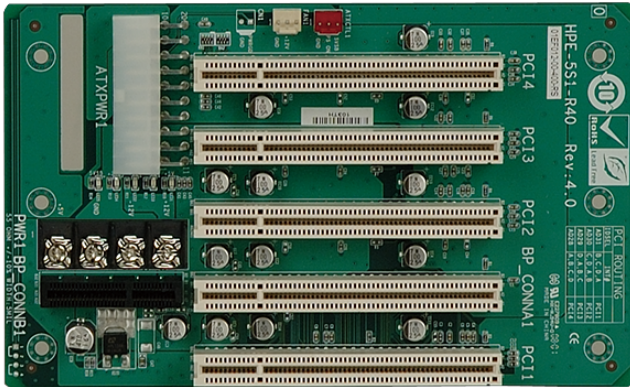

HPE-5S1

5-slot backplane with four PCI slots

Features

- » 4 x PCI Slot

Specifications

I/O Interface	
Expansion	4 x PCI Slot

Ordering Information

RACK-500GW-R21	5U Height 5 Slots Full-size Chassis,White,W/O PSU,RoHS
RACK-500GB-R21	5U Height 5 Slots Full size Chassis,Black,W/O PSU,RoHS
PR-1500GW-R12	5-Slot Half size Chassis,White,W/O PSU,RoHS
HPE-5S1-R51	PCI/PCI Express Backplane with 4 PCI Slots,RoHS