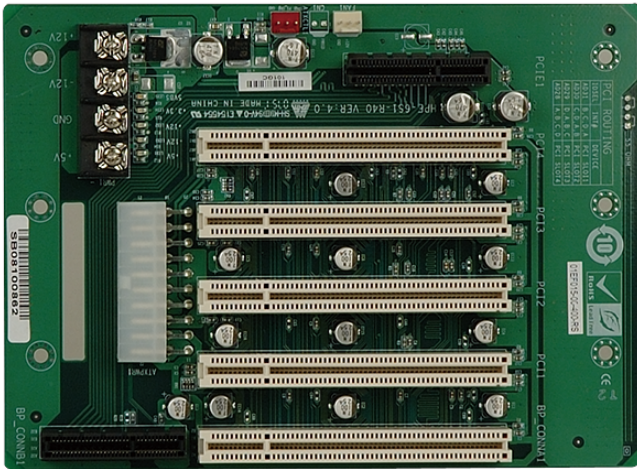

# HPE-6S1

6-slot backplane with four PCI slots and one PCIe x4 slot

## Features

- » 1 x PCIe x4
- » 4 x PCI Slot

## Specifications

I/O Interface	
Expansion	1 x PCIe x4
	4 x PCI Slot