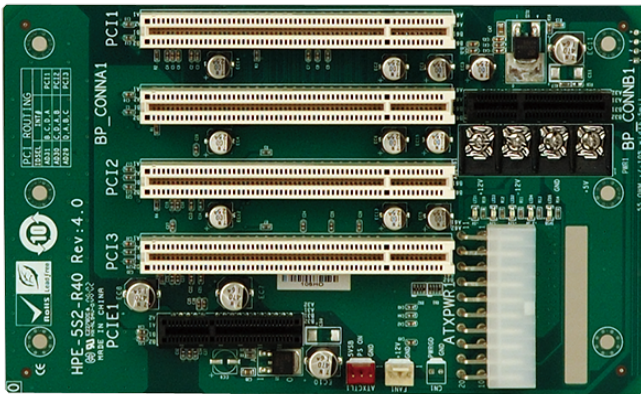

# HPE-5S2

5-slot backplane with three PCI slots and one PCIe x4 slot

## Features

- » 1 x PCIe x4
- » 3 x PCI Slot

## Specifications

I/O Interface	
Expansion	1 x PCIe x4
	3 x PCI Slot