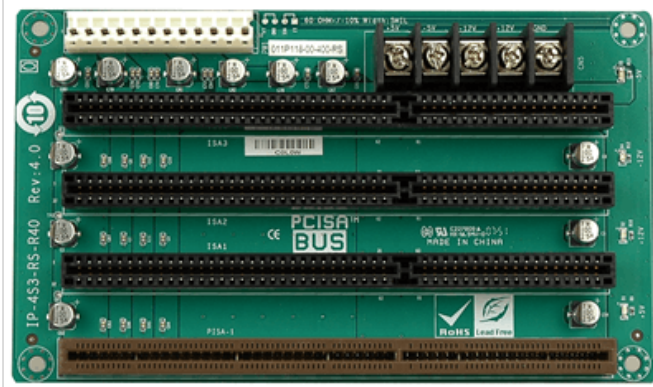

# IP-4S3-RS

4-slot backplane with three ISA slots

## Specifications

Total Slot	Total Slot
Expansion Slots	ISA Slot
PSU Type	PSU Type
Chassis	Chassis

## Ordering Information

IP-4S3-RS-R40	PCISA 4-Slot PASSIVE Backplane 10pcs/box,RoHS
PAC-42GHW-R11	4-Slot Half size Chassis,White,W/O BP,W/O PSU,AT POWER SWITCH,RoHS
PAC-400GW-R11	5-Slot Half size Industrial Chassis,WHITE color,W/O PSU,RoHS