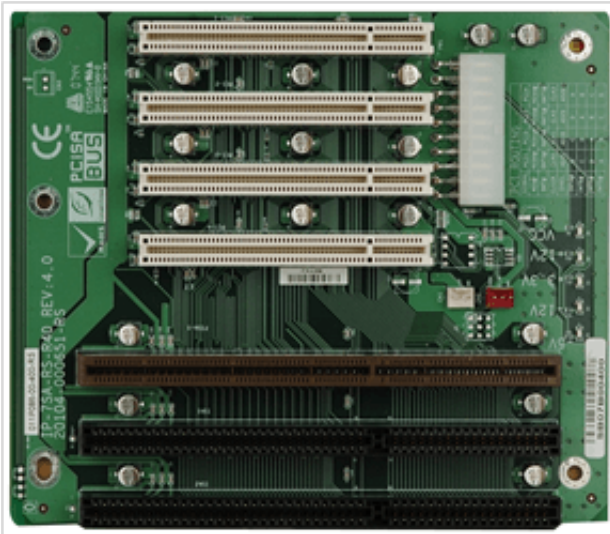

# IP-7SA-RS

7-slot backplane with three PCI slots and two ISA slots

## Specifications

Chassis	
Chassis	PAC-700G
	PAC-1700G
Expansion Slots	
ISA Slot	2
PCI Slot	4
PSU Type	
PSU Type	ATX
Total Slot	
Total Slot	7