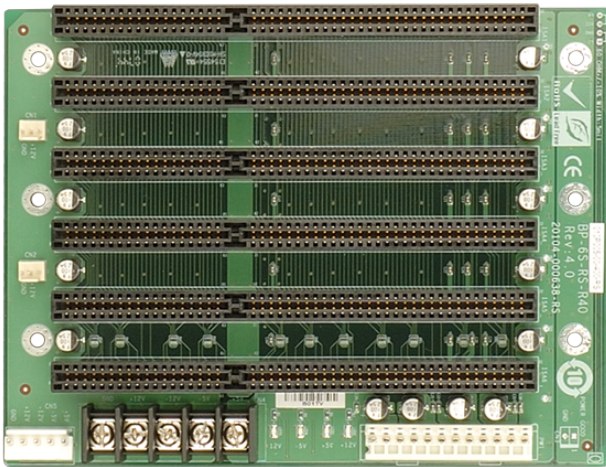

## BP-6S

6-slot backplane with six ISA slots

## Features

- » 6 x ISA Slot
- » Support AT mode

## Specifications

I/O Interface	
Expansion	6 x ISA Slot
Power	
Power Supply	Support AT mode

## Ordering Information

PAC-106GW-R21	6-Slot Full size Chassis,White,W/O PSU,RoHS
PAC-1000GB-R20	6-Slot Full size Chassis,Black,W/O PSU,RoHS
BP-6S-RS-R40	6-Slot ISA PASSIVE Backplane 10pcs/box,RoHS