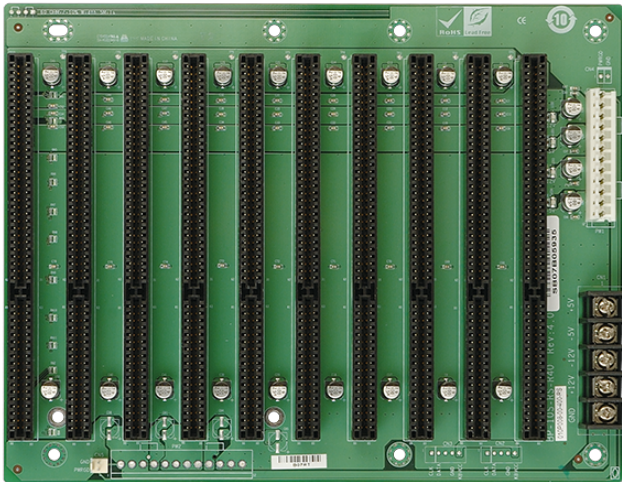

# BP-10S

10-slot backplane with ten ISA slots

## Features

- » 10 x ISA Slot
- » Support AT mode

## Specifications

I/O Interface	
Expansion	10 x ISA Slot
Power	
Power Supply	Support AT mode

## Ordering Information

PAC-125GW-R11	10-Slot Full size chassis,White,W/O PSU,RoHS
BP-10S-RS-R40	10-Slot ISA PASSIVE Backplane 10pcs/box,RoHS