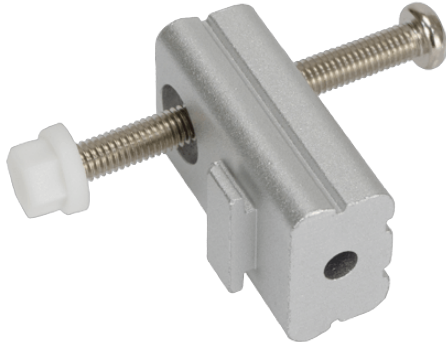

## PK-S24A

A set of Panel Mounting Kit is composed of a clamp and screw

### Features

Maritime Panel Mounting Kit

x12

### Specifications

Dimensions	
Dimensions	222 x 432 x 252 mm
Material	
Material	Aluminum
Weight	
Weight	3.12 Kg
Key Features	
Key Features	12 mounting kits for S24A

### Ordering Information

PK-S24A-R10	S24A panel mount kit, silver color, R10
-------------	-----------------------------------------