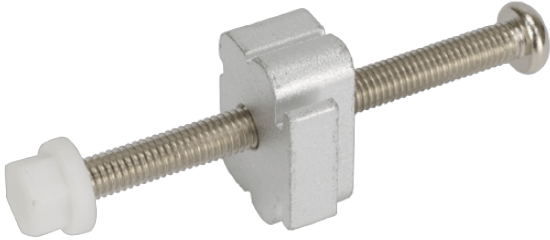

# PK-S24M

A set of Panel Mounting Kit is composed of a clamp and screw

## Features

Maritime Panel Mounting Kit

x12

## Specifications

Dimensions	
Dimensions	222 x 432 x 252 mm
Material	
Material	Aluminum
Weight	
Weight	3.12 Kg
Key Features	
Key Features	12 mounting kits for S24M

## Ordering Information

PK-S24M-R10	S24M panel mount kit, silver color, R10
-------------	---