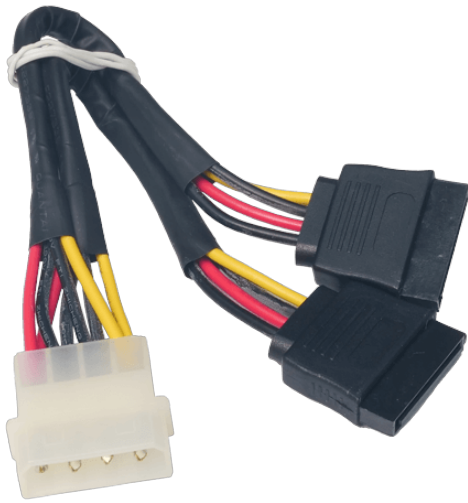

# 32102-000100-200-RS

SATA Power cable

## Features

- » WIRE CABLE
- » POWER CABLE
- » SERIAL ATA POWER CABLE
- » 150MM, 18AWG
- » (A)MOLEX 8981-4M P=5.08
- » (B)SATA 15P 180° X2
- » ONE PCS PKG W/ LABEL
- » RoHS

## Specifications

Description	
Description	WIRE CABLE;POWER CABLE;SERIAL ATA POWER CABLE;3;150MM;18AWG;(A)MOLEX 8981-4M P=5.08;(B)SATA 15P 180° X2;ONE PCS PKG W/ LABEL;RoHS
Dimensions	
Dimensions	Length: 150mm
Key Features	
Key Features	SATA Power cable

## Ordering Information

32102-000100-200-RS	WIRE CABLE;POWER CABLE;SERIAL ATA POWER CABLE;3;150MM;18AWG;(A)MOLEX 8981-4M P=5.08;(B)SATA 15P 180° X2;ONE PCS PKG W/ LABEL;RoHS
---------------------	-----------------------------------------------------------------------------------------------------------------------------------