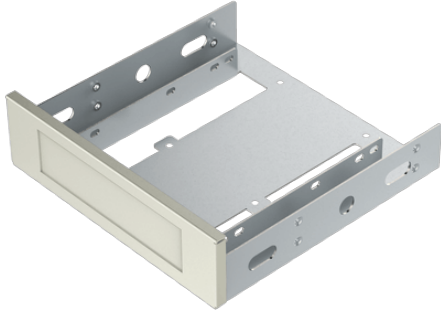

# 41411-1007C3-00-HF

5.25" External Bay to 3.5" HDD / Device Bay, White

## Features

- » Durable one piece aluminum construction
- » Compatible with any standard 5.25" external drive bay
- » Fits 1 x 3.5" device / hard drive
- » Mounting screw holes for 3.5" HDD installation
- » Compatible with any standard 3.5" HDD and 3.5" device

## Specifications

General	
Dimensions	150 x 146 x 42 (L x W x H) (mm)
Material	
Material	Aluminum
Weight	
Weight	0.2 kg (Gross)
Drive Bay Space	
Drive Bay Space	One 5.25" drive bay
HDD Type	
HDD Type	internal 2.5" or 3.5" device bay
Hot Swap	
Hot Swap	No
Keylock	
Keylock	No
Signal Out	
Signal Out	No
Color	
Color	White
Interface	
Interface	SATA / IDE / SSD