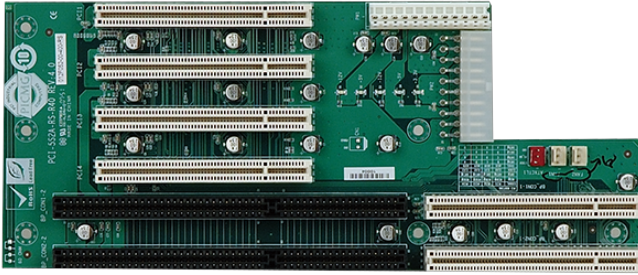

## PCI-5S2

5-slot AT power backplane with four PCI slots and one ISA slot

### Features

- » 4 x PCI Slot
- » 1 x ISA Slot

### Specifications

I/O Interface	
Expansion	4 x PCI Slot 1 x ISA Slot
Power	
Power Supply	Support AT/ATX mode

### Ordering Information

RACK-500GW-R21	5U Height 5 Slots Full-size Chassis,White,W/O PSU,RoHS
RACK-500GB-R21	5U Height 5 Slots Full size Chassis,Black,W/O PSU,RoHS
PCI-5S2-RS-R40	5-Slot ISA/PCI Backplane 10pcs/box,RoHS