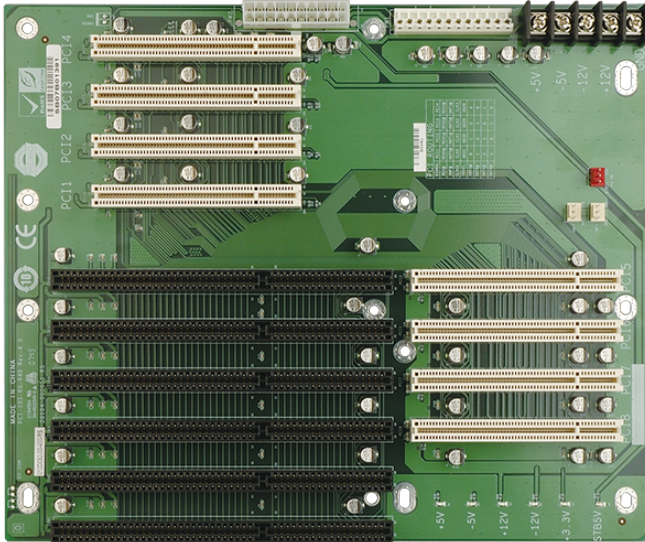

# PCI-10S

10-slot backplane with four PCI slots and five ISA slots

## Features

- » 4 x PCI Slot
- » 5 x ISA Slot

## Specifications

I/O Interface	
Expansion	4 x PCI Slot
	5 x ISA Slot
Power	
Power Supply	Support AT/ATX mode

## Ordering Information

PCI-10S-RS-R41	10-Slot 4PCI 5ISA Backplane,RoHS
PAC-125GW-R11	10-Slot Full size chassis,White,W/O PSU,RoHS