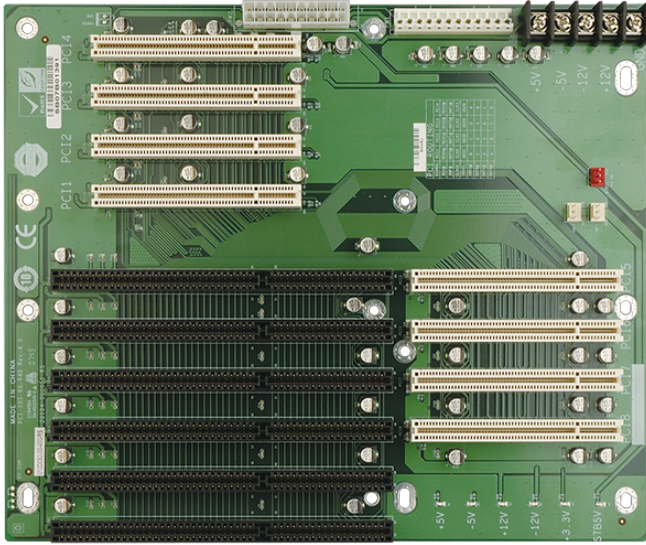

# PCI-10S

10-slot backplane with four PCI slots and five ISA slots

## Features

- » 4 x PCI Slot
- » 5 x ISA Slot

## Specifications

I/O Interface	
Expansion	4 x PCI Slot
	5 x ISA Slot
Power	
Power Supply	Support AT/ATX mode

## Ordering Information

PCI-10S-RS-R41	10-Slot 4PCI 5ISA Backplane,RoHS
PAC-125GW-R11	10-Slot Full size chassis,White,W/O PSU,RoHS