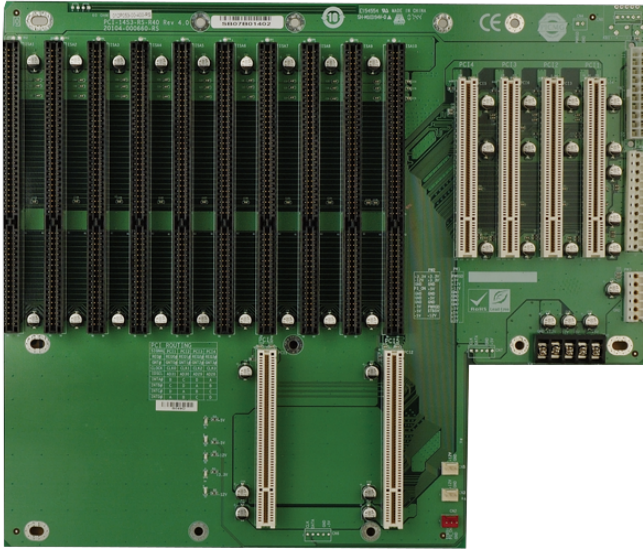

PCI-14S3

14-slot backplane with four PCI slots and nine ISA slots

Features

- » 4 x PCI Slot
- » 9 x ISA Slot

Specifications

| I/O Interface | |
|---------------|------------------------------|
| Expansion | 4 x PCI Slot 9 x ISA Slot |
| Power | |
| Power Supply | Support AT/ATX mode |