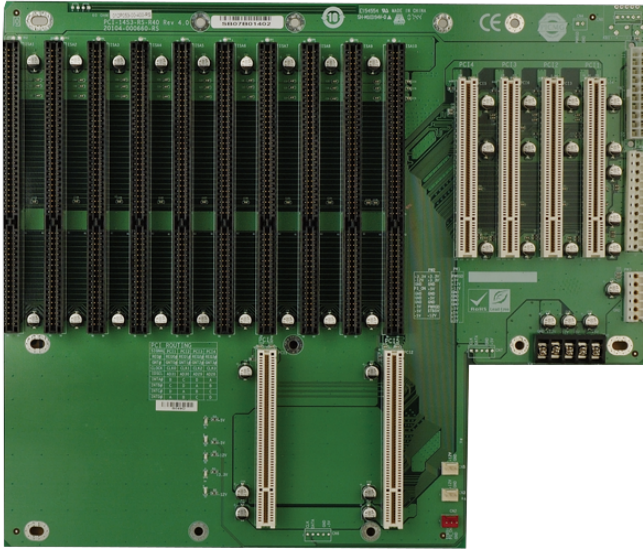

PCI-14S3

14-slot backplane with four PCI slots and nine ISA slots

Features

- » 4 x PCI Slot
- » 9 x ISA Slot

Specifications

I/O Interface	
Expansion	4 x PCI Slot 9 x ISA Slot
Power	
Power Supply	Support AT/ATX mode

Ordering Information

RACK-360GW-R22	4U 14-Slot Rackmount Chassis,FP With USB,White,AT Power Switch,W/O PSU,RoHS
RACK-360GB-R22	4U 14-Slot Rackmount Chassis,FP With USB,Black,AT Power Switch,W/O PSU,RoHS
RACK-305GW-R22	4U 14-Slot Rackmount Chassis,White,AT Power Switch,W/O PSU,RoHS
RACK-305GB-R22	4U 14-Slot Rackmount Chassis,Black,AT Power Switch,W/O PSU,RoHS
RACK-3000GW-R21	4U 14-Slot Rackmount Chassis,White,ATX Power Switch,W/O PSU,RoHS
RACK-3000GB-R21	4U 14-Slot Rackmount Chassis,Black,ATX Power Switch,W/O PSU,RoHS
PCI-14S3-RS-R40	14-Slot 4PCI 9ISA Backplane,RoHS