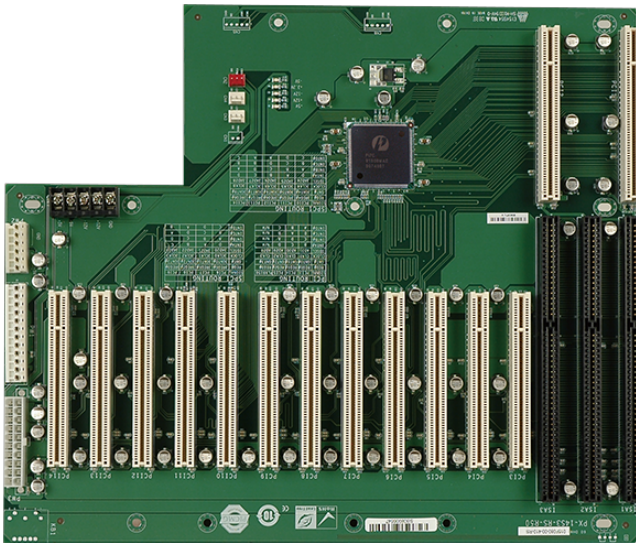

# PX-14S3

14-slot backplane with twelve PCI slots and two ISA slots

## Features

- » 12 x PCI Slot
- » 2 x ISA Slot
- » Support AT/ATX mode

## Specifications

Physical Characteristics	
Mounting	RACK-305G RACK-360G RACK-3000G
I/O Interface	
Expansion	12 x PCI Slot 2 x ISA Slot
Power	
Power Supply	Support AT/ATX mode