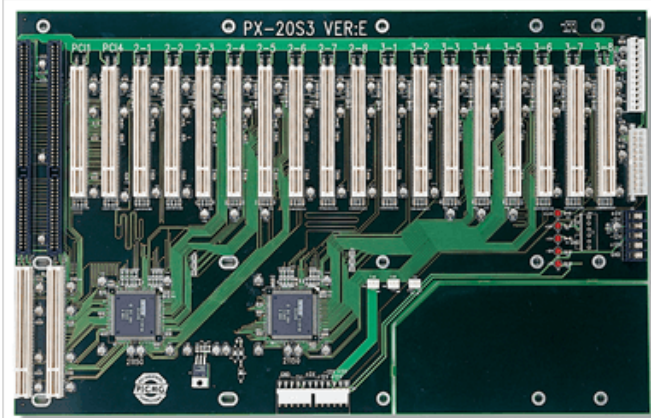

# PX-20S3-RS

20-slot backplane with eighteen PCI slots and one ISA slot

## Specifications

Total Slot	Total Slot
Expansion Slots	PCI Slot
ISA Slot	1
PSU Type	PSU Type