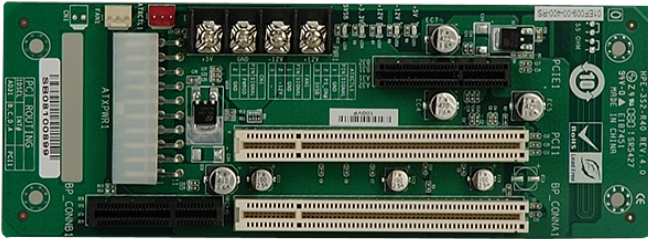

HPE-3S2

3-slot backplane with one PCI slot and one PCIe x4 slot

Features

- » 1 x PCIe x4
- » 1 x PCI Slot

Specifications

I/O Interface	
Expansion	1 x PCIe x4
	1 x PCI Slot

Ordering Information

HPE-3S2-R41	PCI/PCI Express Backplane with 1 PCI, 1 PCIe x4 Slots,RoHS
-------------	--