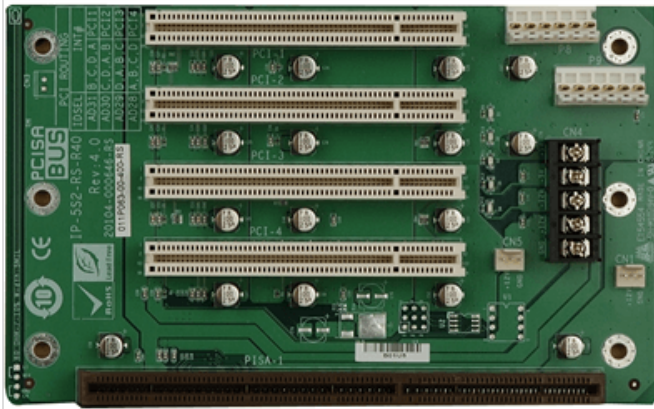

IP-5S2-RS

5-slot backplane with three PCI slots

Features

Specifications

Chassis	
Chassis	PR-1500G
Expansion Slots	
PCI Slot	4
PSU Type	
PSU Type	AT
Total Slot	
Total Slot	5

Ordering Information

PR-1500GW-R12	5-Slot Half size Chassis,White,W/O PSU,RoHS
IP-5S2-RS-R40	PCISA 5-Slot 4PCI PASSIVE Backplane 10pcs/box,RoHS