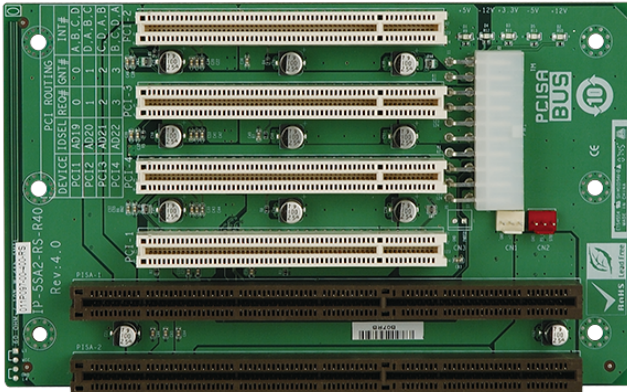

# IP-5SA2

5-slot backplane with four PCI slots

## Features

- » 4 x PCI Slot
- » Support ATX mode

## Specifications

I/O Interface	
Expansion	4 x PCI Slot
Power	
Power Supply	Support ATX mode

## Ordering Information

PR-1500GW-R12	5-Slot Half size Chassis,White,W/O PSU,RoHS
IP-5SA2-RS-R40	PCISA 5-Slot 4PCI 1ISA PASSIVE Backplane,ATX 10pcs/box,RoHS