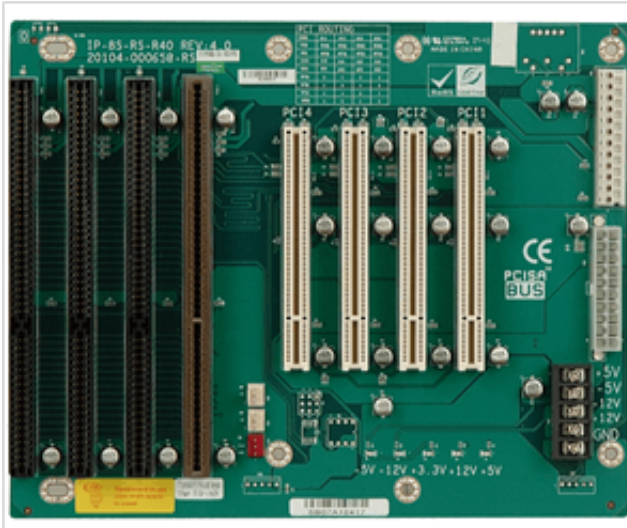

## IP-8S-RS

8-slot backplane with four PCI slots and three ISA slots

## Specifications

Chassis	
Chassis	PAC-125G
Expansion Slots	
ISA Slot	3
PCI Slot	4
PSU Type	
PSU Type	ATX/AT
Total Slot	
Total Slot	8

## Ordering Information

PAC-125GW-R11	10-Slot Full size chassis,White,W/O PSU,RoHS
IP-8S-RS-R40	PCISA 8-Slot 4PCI 3ISA PASSIVE Backplane 10pcs/box,RoHS