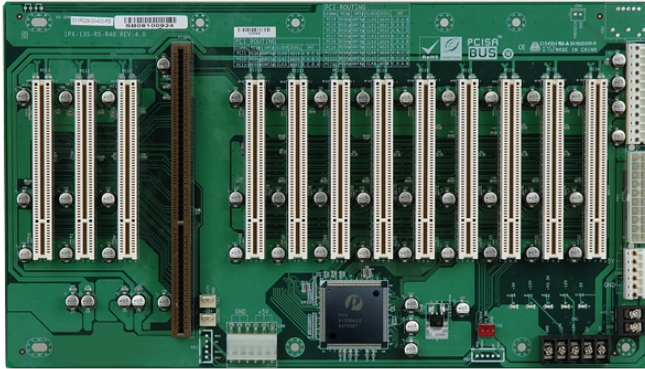

IPX-13S

13-slot backplane with twelve PCI slots

Features

- » 12 x PCI Slot
- » Support AT/ATX mode

Specifications

I/O Interface	
Expansion	12 x PCI Slot
Power	
Power Supply	Support AT/ATX mode

Ordering Information

RACK-360GW-R22	4U 14-Slot Rackmount Chassis,FP With USB,White,AT Power Switch,W/O PSU,RoHS
RACK-360GB-R22	4U 14-Slot Rackmount Chassis,FP With USB,Black,AT Power Switch,W/O PSU,RoHS
RACK-305GW-R22	4U 14-Slot Rackmount Chassis,White,AT Power Switch,W/O PSU,RoHS
RACK-305GB-R22	4U 14-Slot Rackmount Chassis,Black,AT Power Switch,W/O PSU,RoHS
RACK-3000GW-R21	4U 14-Slot Rackmount Chassis,White,ATX Power Switch,W/O PSU,RoHS
RACK-3000GB-R21	4U 14-Slot Rackmount Chassis,Black,ATX Power Switch,W/O PSU,RoHS
IPX-13S-RS-R40	PCISA/PCI 13 Slots Backplane,PLX PCI6150HINT HB4,RoHS