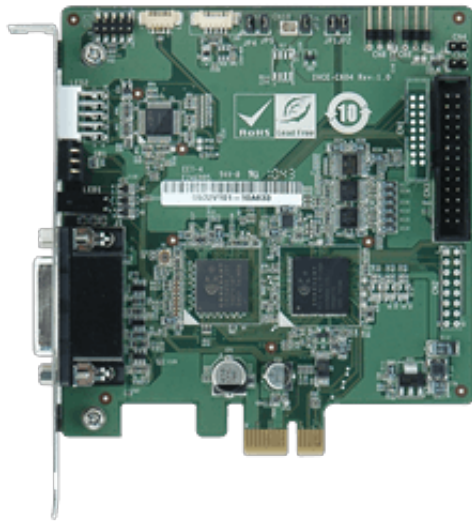

# IVCE-C604

PCIe video/Audio Capture Card with 4-Channel Video/Audio Input, Total 120fps@D1 for 4 Channels (NTSC)

## Features

- » Single card 4-channel composite video (NTSC/PAL) solution
- » PCI Express interface provides higher bandwidth and great performance
- » Compatible with Linux, Windows XP and Windows 7 (32-bit and 64-bit)
- » Total 120fps @ D1 for 4 channels (NTSC)
- » Supports multiple cards up to 64 channels video/audio input
- » External GPIO daughter board with 4 inputs and 4 outputs (optional)
- » SDK available for customer to create customized applications
- » Supports 4 channels video/audio input and 2 channels video output

## Specifications

Appearance	
Dimension	111.23 mm x 102.39 mm
Audio Processing	
Audio Compression	Software compression
Audio Sampling Frequencies	32kHz, 44.1kHz, 48kHz, 96kHz
Quantization	24-bit
Capture Interface	
Alarm I/O	yes
Audio Input	4 x Audio Input Channel 4 x Audio Input-RCA(BNC+RCA to DB-26 cable included)
Card ID	Rotary switch selectable with LED for ID indication
Interface Type	1 x PCIe x 1 (compatible with 1, 4, 8 and 16 lane PCIe slots)
LED Indicator	Red LED for system Green LED for AP running Yellow LED for watchdog
Video Input	4 x Video Input Channel(composite video NTSC/PAL auto sensing) 4 x Video Input-BNC(BNC+RCA to DB-26 cable included)
Video Output	2 x Video Output Channel 2 x Video Output-BNC(BNC+RCA to DB-26 cable included)
Environment	
Operating Temperature	-5°C ~ 65°C, non-condensing
Others	
Power Consumption	3.51W (3.3V@0.9A, 12V@0.045A)
Software Support	
SDK	1 x Linux 1 x Windows
OS Support	1 x Linux Ubuntu(14.04 (64-bit) Kernel version: 3.13.0-32-generic) 1 x Microsoft Windows 7 32-bit 1 x Microsoft Windows 7 64-bit

## Ordering Information

IVCE-C604-R10	PCI Express video/audio capture card with four video input channels, total 120fps@720x480(NTSC), and four audio input channels
---------------	--