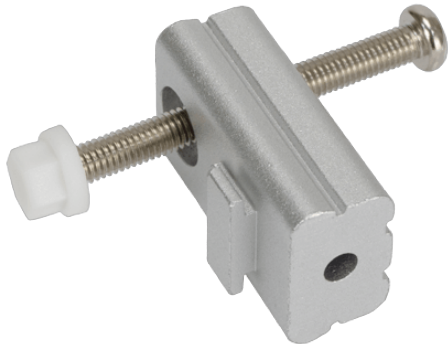

PK-S24A

A set of Panel Mounting Kit is composed of a clamp and screw

Features

Maritime Panel Mounting Kit

x12

Specifications

Dimensions	
Dimensions	222 x 432 x 252 mm
Material	
Material	Aluminum
Weight	
Weight	3.12 Kg
Key Features	
Key Features	12 mounting kits for S24A

Ordering Information

PK-S24A-R10	S24A panel mount kit, silver color, R10
-------------	---