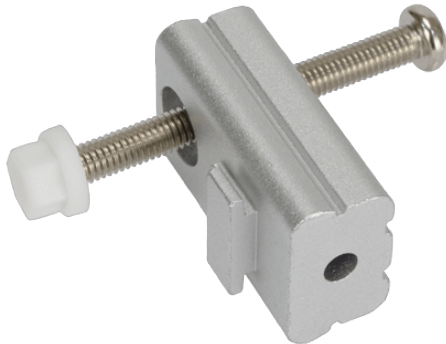

PK-S24A

A set of Panel Mounting Kit is composed of a clamp and screw

Features

Maritime Panel Mounting Kit

x12

Specifications

Dimensions	
Dimensions	222 x 432 x 252 mm
Material	
Material	Aluminum
Weight	
Weight	3.12 Kg
Key Features	
Key Features	12 mounting kits for S24A

Ordering Information

PK-S24A-R10	S24A panel mount kit, silver color, R10
-------------	---