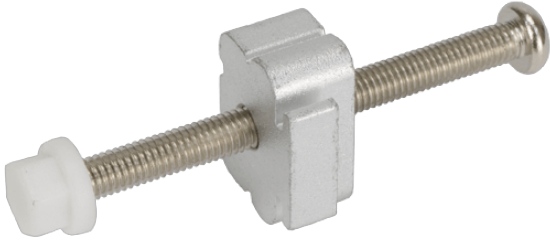

Panel PC& Monitor > Kits y soportes de montaje

PK-S24M

A set of Panel Mounting Kit is composed of a clamp and screw

Features

Maritime Panel Mounting Kit

x12

Specifications

Dimensions	
Dimensions	222 x 432 x 252 mm
Material	
Material	Aluminum
Weight	
Weight	3.12 Kg
Key Features	
Key Features	12 mounting kits for S24M

Ordering Information

PK-S24M-R10	S24M panel mount kit, silver color, R10
-------------	---