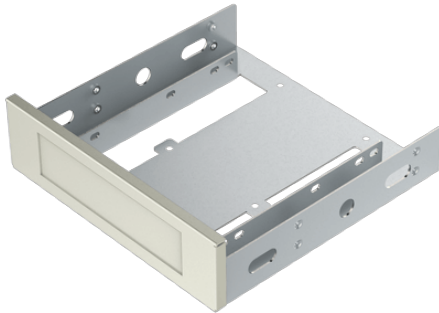

# 41411-1007C3-00-HF

5.25" External Bay to 3.5" HDD / Device Bay, White

## Features

- » Durable one piece aluminum construction
- » Compatible with any standard 5.25" external drive bay
- » Fits 1 x 3.5" device / hard drive
- » Mounting screw holes for 3.5" HDD installation
- » Compatible with any standard 3.5" HDD and 3.5" device

## Specifications

General	
Dimensions	150 x 146 x 42 (L x W x H) (mm)
Material	
Material	Aluminum
Weight	
Weight	0.2 kg (Gross)
Drive Bay Space	
Drive Bay Space	One 5.25" drive bay
HDD Type	
HDD Type	internal 2.5" or 3.5" device bay
Hot Swap	
Hot Swap	No
Keylock	
Keylock	No
Signal Out	
Signal Out	No
Color	
Color	White
Interface	
Interface	SATA / IDE / SSD