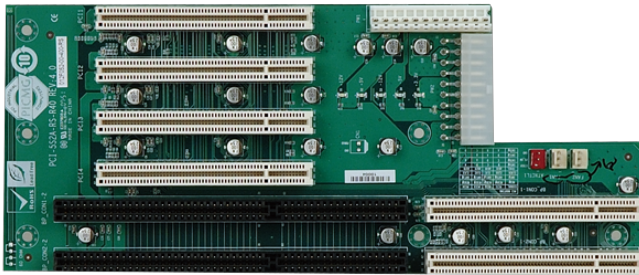

Ordinateur embarqué > Ordinateur à carte unique > Fond de panier

PCI-5S2A

5-slot ATX power backplane with four PCI slots and one ISA slot

Features

- » 4 x PCI Slot
- » 1 x ISA Slot

Specifications

I/O Interface	
Expansion	4 x PCI Slot
	1 x ISA Slot
Power	
Power Supply	Support AT/ATX mode

Ordering Information

RACK-500GW-R21	5U Height 5 Slots Full-size Chassis,White,W/O PSU,RoHS
RACK-500GB-R21	5U Height 5 Slots Full size Chassis,Black,W/O PSU,RoHS
PCI-5S2A-RS-R40	5-Slot ISA/PCI Backplane w/ATX_PWR,10pcs/box,RoHS