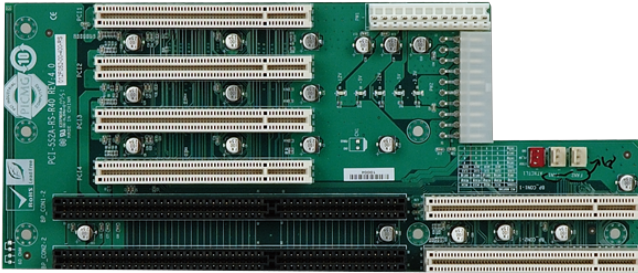

Ordinateur embarqué > Ordinateur à carte unique > Fond de panier

PCI-5S2A

5-slot ATX power backplane with four PCI slots and one ISA slot

Features

- » 4 x PCI Slot
- » 1 x ISA Slot

Specifications

I/O Interface	
Expansion	4 x PCI Slot
	1 x ISA Slot
Power	
Power Supply	Support AT/ATX mode

Ordering Information

RACK-500GW-R21	5U Height 5 Slots Full-size Chassis,White,W/O PSU,RoHS
RACK-500GB-R21	5U Height 5 Slots Full size Chassis,Black,W/O PSU,RoHS
PCI-5S2A-RS-R40	5-Slot ISA/PCI Backplane w/ATX_PWR,10pcs/box,RoHS