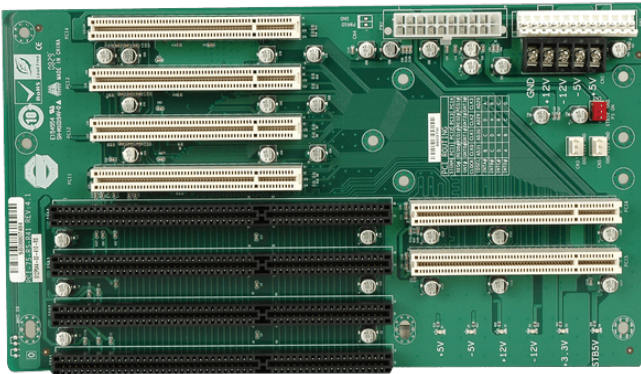

Ordinateur embarqué > Ordinateur à carte unique > Fond de panier

PCI-7S

7-slot backplane with four PCI slots and three ISA slots

Features

- » 4 x PCI Slot
- » 3 x ISA Slot

Specifications

| | |
|---------------|---------------------|
| I/O Interface | |
| Expansion | 4 x PCI Slot |
| | 3 x ISA Slot |
| Power | |
| Power Supply | Support AT/ATX mode |

Ordering Information

| | |
|---------------|---------------------------------|
| PCI-7S-RS-R41 | 7-Slot 4PCI 3ISA Backplane,RoHS |
|---------------|---------------------------------|