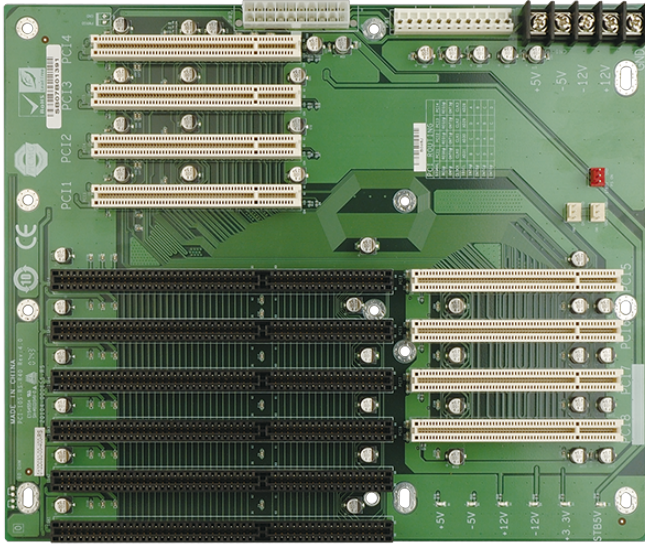

PCI-10S

10-slot backplane with four PCI slots and five ISA slots

Features

- » 4 x PCI Slot
- » 5 x ISA Slot

Specifications

I/O Interface	
Expansion	4 x PCI Slot
	5 x ISA Slot
Power	
Power Supply	Support AT/ATX mode

Ordering Information

PCI-10S-RS-R41	10-Slot 4PCI 5ISA Backplane,RoHS
PAC-125GW-R11	10-Slot Full size chassis,White,W/O PSU,RoHS