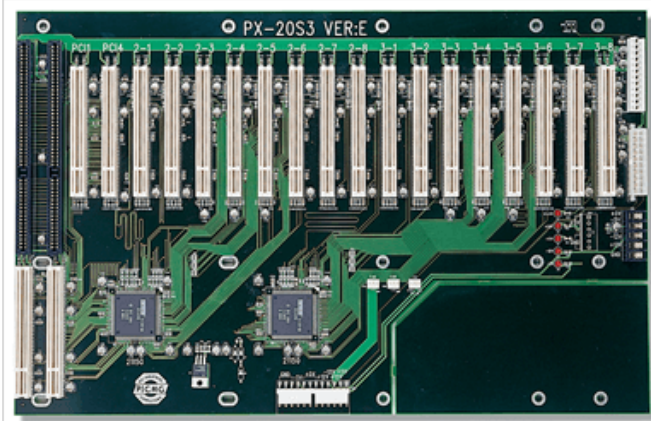

PX-20S3-RS

20-slot backplane with eighteen PCI slots and one ISA slot

Features

Specifications

Total Slot	Total Slot
Expansion Slots	PCI Slot
ISA Slot	1
PSU Type	PSU Type

Ordering Information

PCI-20S3-RS-R40