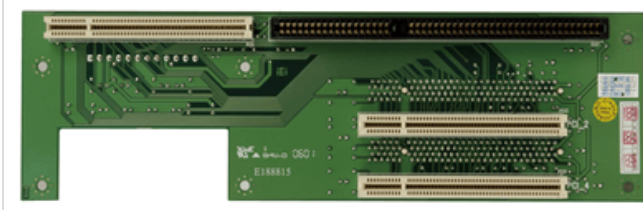

Ordinateur embarqué > Ordinateur à carte unique > Fond de panier

PCI-5SD5-RS

2U chassis backplane with four PCI slots

Features

Specifications

Total Slot	Total Slot
Expansion Slots	PCI Slot
PSU Type	PSU Type
Chassis	Chassis

Ordering Information

RACK-220GB	2U 6-slot Full-size Rackmount Chassis for PICMG 1.0 SBC and w/o PS/2 PSU,Black,RoHS
PCI-5SD5-RS-R40	5 Slot Butterfly Backplane 10pcs/box;RoHS
RACK-220GW	2U 6-slot Full-size Rackmount Chassis for PICMG 1.0 SBC and w/o PS/2 PSU,White,RoHS