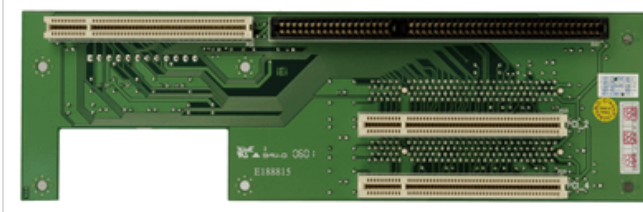

Ordinateur embarqué > Ordinateur à carte unique > Fond de panier

PCI-5SD5-RS

2U chassis backplane with four PCI slots

Features

Specifications

Total Slot	Total Slot
Expansion Slots	PCI Slot
PSU Type	PSU Type
Chassis	Chassis

Ordering Information

RACK-220GB	2U 6-slot Full-size Rackmount Chassis for PICMG 1.0 SBC and w/o PS/2 PSU,Black,RoHS
PCI-5SD5-RS-R40	5 Slot Butterfly Backplane 10pcs/box;RoHS
RACK-220GW	2U 6-slot Full-size Rackmount Chassis for PICMG 1.0 SBC and w/o PS/2 PSU,White,RoHS