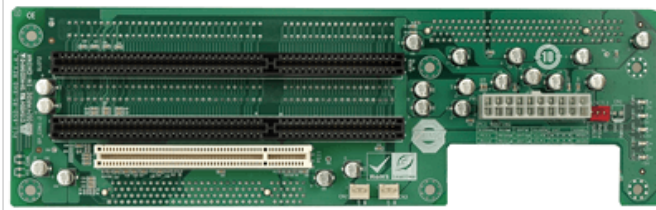

Ordinateur embarqué > Ordinateur à carte unique > Fond de panier

## PCI-6SR-RS

2U chassis backplane with two PCI slots and two ISA slots (AT mode)

## Specifications

Chassis	
Chassis	RACK-220G
Expansion Slots	
ISA Slot	L1+R1
PCI Slot	L1+R1
PSU Type	
PSU Type	ATX
Total Slot	
Total Slot	6

## Ordering Information

PCI-6SR-RS-R30	6 Slot Butterfly Backplane 10pcs/box,RoHS
RACK-220GW	2U 6-slot Full-size Rackmount Chassis for PICMG 1.0 SBC and w/o PS/2 PSU,White,RoHS
RACK-220GB	2U 6-slot Full-size Rackmount Chassis for PICMG 1.0 SBC and w/o PS/2 PSU,Black,RoHS