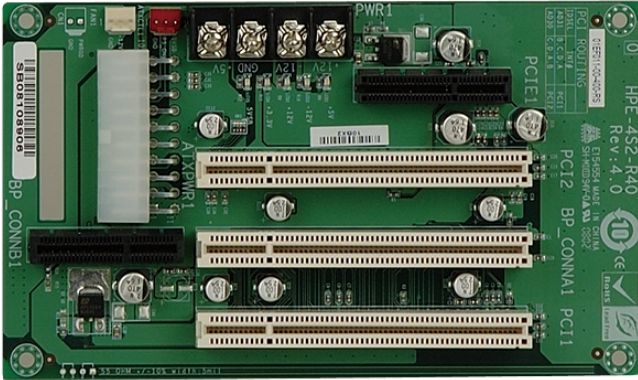

# HPE-4S2

4-slot backplane with two PCI slots and one PCIe x4 slot

## Features

- » 1 x PCIe x4
- » 2 x PCI Slot

## Specifications

I/O Interface	
Expansion	1 x PCIe x4
	2 x PCI Slot

## Ordering Information

PAC-42GHW-R11	4-Slot Half size Chassis,White,W/O BP,W/O PSU,AT POWER SWITCH,RoHS
PAC-400GW-R11	5-Slot Half size Industrial Chassis,White color,W/O PSU,RoHS
HPE-4S2-R41	PCI/PCI Express Backplane with 2 PCI, 1 PCIe x4 Slots,RoHS